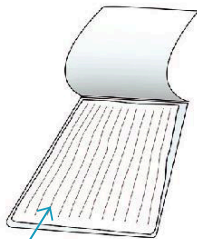

## PRODUCT INFORMATION

Flame-resistant material.

**Textile:** 50% Polyurethane, 50% Polyester

OPEN ON THREE\*  
SIDES

INSERT THE  
BLANKET/COMFORTER

CLOSE

\*100x140 cm & 70x125 cm opens only on one side.

## NOTE

- The hygiene cover is made of a dense material. Please consider the choking hazard.