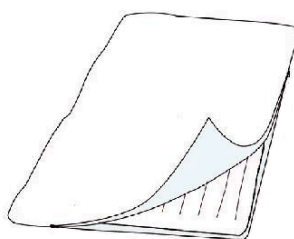

## PRODUCT INFORMATION

Flame-resistant material.

**Textile:** 50% Polyurethane, 50% Polyester

OPEN ON THREE\*  
SIDES

INSERT THE  
BLANKET/COMFORTER

CLOSE

\*100x140 cm & 70x125 cm opens only on one side.